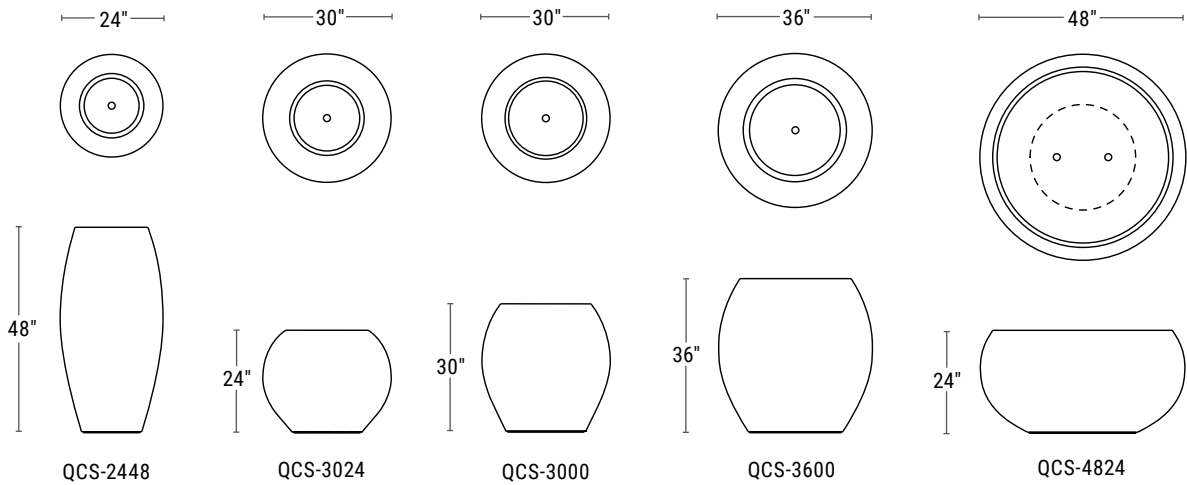

## Aquarian Collection, GFRC

- Lightweight GFRC concrete planters are designed to be durable despite low weight, even for heavy-traffic locations
- GFRC has five available textures
- Coordinates with our self-watering container irrigation products
- Round planter sizes from 24" to 48"

PRODUCT	SHAPE	DIA.	HEIGHT	BASE SIZE	WEIGHT (LBS.)	VOLUME (CUBIC FT.)	INTERIOR TOP	IRRIGATION
QCS-2448	Round	24" dia	48"	14"	243	7.4	15" dia	CWI-1200/CWC-1300
QCS-3024	Round	30" dia	24"	16"	174	6	17" dia	CWI-1400/CWC-1500
QCS-3000	Round	30" dia	30"	19"	208	7.7	19" dia	CWC-1600/CWM-1120-2k
QCS-3600	Round	36" dia	36"	22"	303	13	24" dia	CWC-2100/CWM-1720-2k
QCS-4824	Round	48" dia	24"	25"	316	16	40" dia	CWM-1714-3k

## Aquarian Collection, FRP

- Lightweight FRP fiberglass planters are designed to be durable despite low weight, even for heavy-traffic locations
- FRP has three available textures
- Coordinates with our self-watering container irrigation products
- Round planter sizes from 24" to 48"
- Drain holes upon request

PRODUCT	SHAPE	DIA.	HEIGHT	BASE SIZE	WEIGHT (LBS.)	VOLUME (CUBIC FT.)	INTERIOR TOP	IRRIGATION
QS-2448	Round	24" dia	48"	14"	39	7.5	15" dia	CWI-1200/CWC-1300
QS-3024	Round	30" dia	24"	16"	26	7	17" dia	CWI-1400/CWC-1500
QS-3000	Round	30" dia	30"	19"	31	9	19" dia	CWC-1600/CWM-1120-2k
QS-3600	Round	36" dia	36"	22"	44	15	24" dia	CWC-2100/CWM-1720-2k
QS-4824	Round	48" dia	24"	25"	46	18	40" dia	CWM-1714-3k