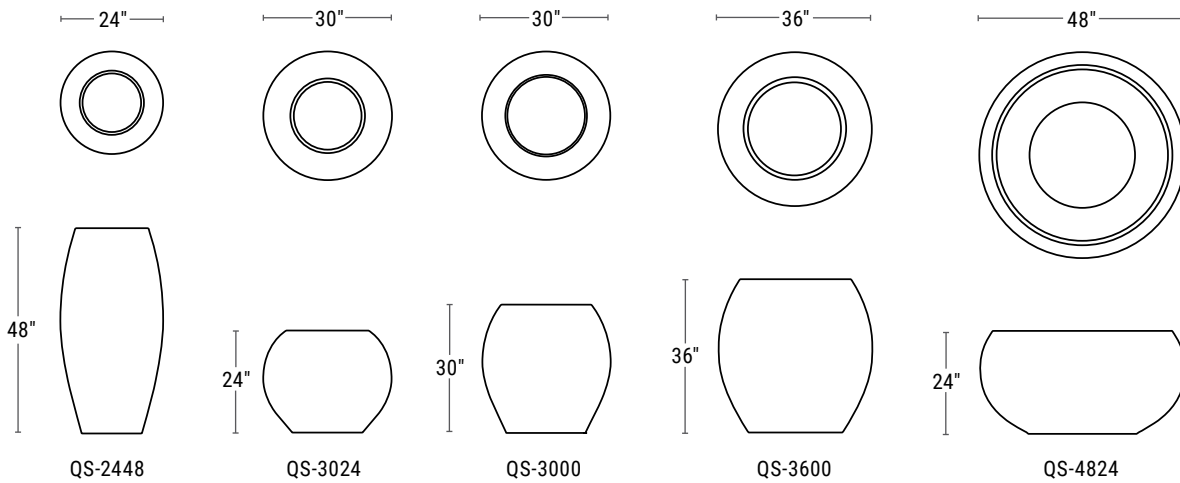

## Aquarian Collection, GFRC

- Lightweight GFRC concrete planters are designed to be durable despite low weight, even for heavy-traffic locations
- GFRC has five available textures
- Coordinates with our self-watering container irrigation products
- Round planter sizes from 24" to 48"

PRODUCT	SHAPE	DIA.	HEIGHT	BASE SIZE	WEIGHT (LBS.)	VOLUME (CUBIC FT.)	INTERIOR TOP	IRRIGATION
QCS-2448	Round	24" dia	48"	14"	243	7.4	15" dia	CWI-1200/CWC-1300
QCS-3024	Round	30" dia	24"	16"	174	6	17" dia	CWI-1400/CWC-1500
QCS-3000	Round	30" dia	30"	19"	208	7.7	19" dia	CWC-1600/CWM-1120-2k
QCS-3600	Round	36" dia	36"	22"	303	13	24" dia	CWC-2100/CWM-1720-2k
QCS-4824	Round	48" dia	24"	25"	316	16	40" dia	CWM-1714-3k

## Aquarian Collection, FRP

- Lightweight FRP fiberglass planters are designed to be durable despite low weight, even for heavy-traffic locations
- FRP has three available textures
- Coordinates with our self-watering container irrigation products
- Round planter sizes from 24" to 48"
- Drain holes upon request

PRODUCT	SHAPE	DIA.	HEIGHT	BASE SIZE	WEIGHT (LBS.)	VOLUME (CUBIC FT.)	INTERIOR TOP	IRRIGATION
QS-2448	Round	24" dia	48"	14"	39	7.5	15" dia	CWI-1200/CWC-1300
QS-3024	Round	30" dia	24"	16"	26	7	17" dia	CWI-1400/CWC-1500
QS-3000	Round	30" dia	30"	19"	31	9	19" dia	CWC-1600/CWM-1120-2k
QS-3600	Round	36" dia	36"	22"	44	15	24" dia	CWC-2100/CWM-1720-2k
QS-4824	Round	48" dia	24"	25"	46	18	40" dia	CWM-1714-3k